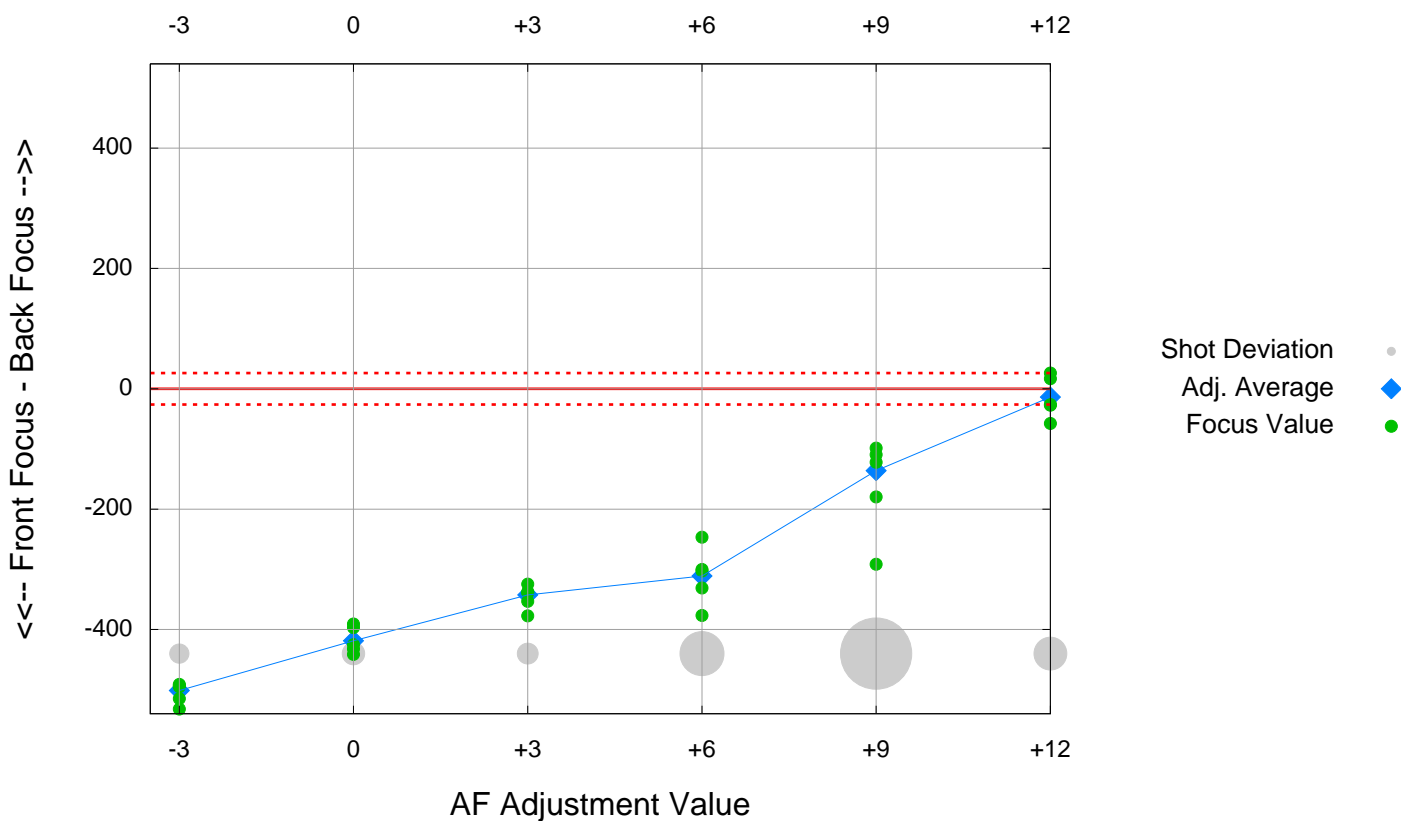

D850_85mm_2

NIKON D850 (Ser# xxxx722)
85mm @ f1.4 (AF-S Nikkor 85mm f/1.4G)

Distance:17xFL (4.92f 1.50m)
Shutter Speed:1/320 ISO:100 EV:9.3
AFA value:xx FP:C-C AF Mode:AF-S

D850_85mm_2

NIKON D850 (Ser# xxxx722)
 85mm @ f1.4 (AF-S Nikkor 85mm f/1.4G)

Distance:17xFL (4.92f 1.50m)
 Shutter Speed:1/320 ISO:100 EV:9.3
 AFA value:xx FP:C-C AF Mode:AF-S

AFA	Sharpness		Files	Shot
Value	Average	Scaled	Included	Deviation
-3	-501.51	100.0%	5	17.9
0	-418.83	83.0%	5	22.3
+3	-342.47	67.4%	5	20.1
+6	-311.06	61.0%	5	47.6
+9	-136.15	25.1%	5	79.7
----- ----- ----- ----- -----				
+12	-13.75	0.0%	5	34.6
----- ----- ----- ----- -----				